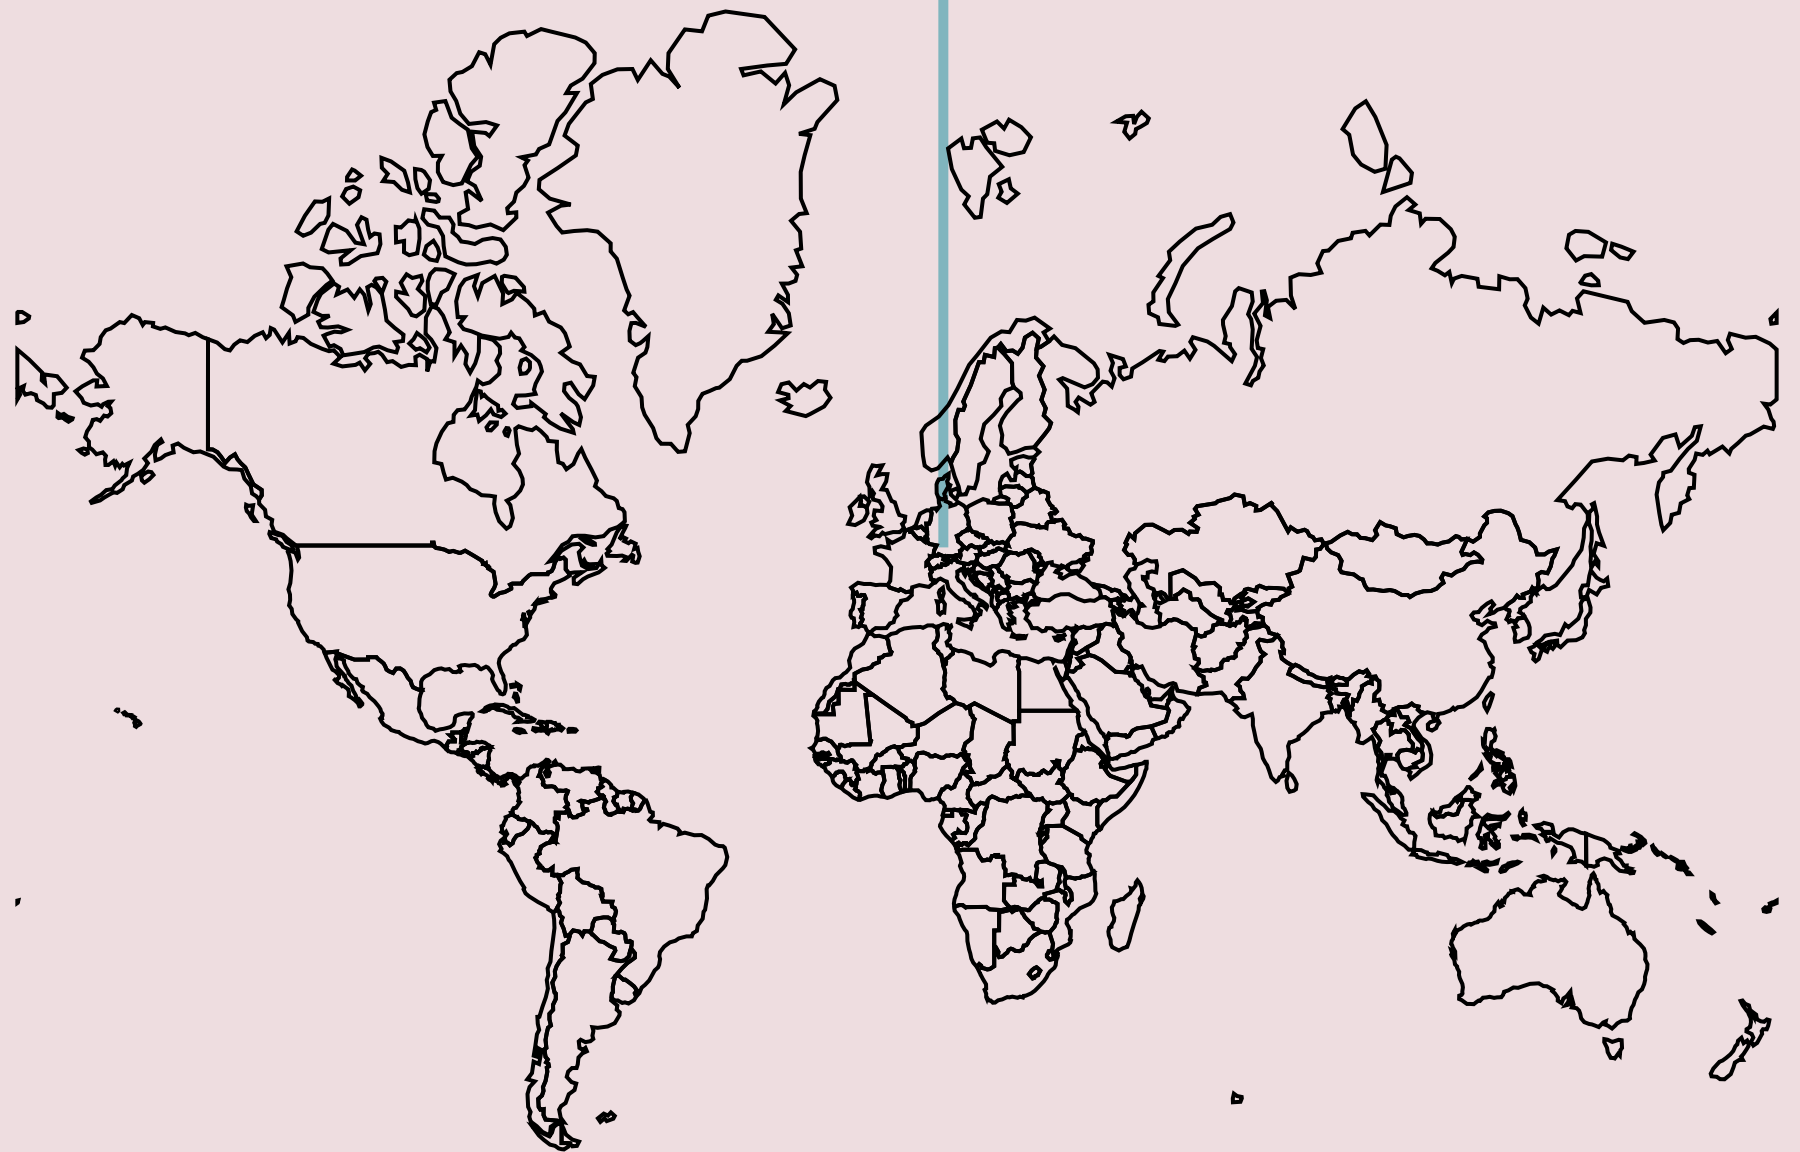

LIWA-LaufEvent - Marathon 2025

Click on website and map at bottom. For all events visit gbud.in/w7f

Months

J

F

M

A

M

J

J

A

S

O

N

D

Sports

LIWA-LaufEvent

Marathon

Lichtenwald, Germany

Sun, 13 Apr

[https://www.liwalauf.tsv-lichtenwald.de/...](https://www.liwalauf.tsv-lichtenwald.de/)

Open Street Map

Google Map

Apr

Su	M	T	W	T	F	Sa
		1	2	3	4	5
6	7	8	9	10	11	12
13	14	15	16	17	18	19
20	21	22	23	24	25	26
27	28	29	30			

<https://gbud.in/w7f>